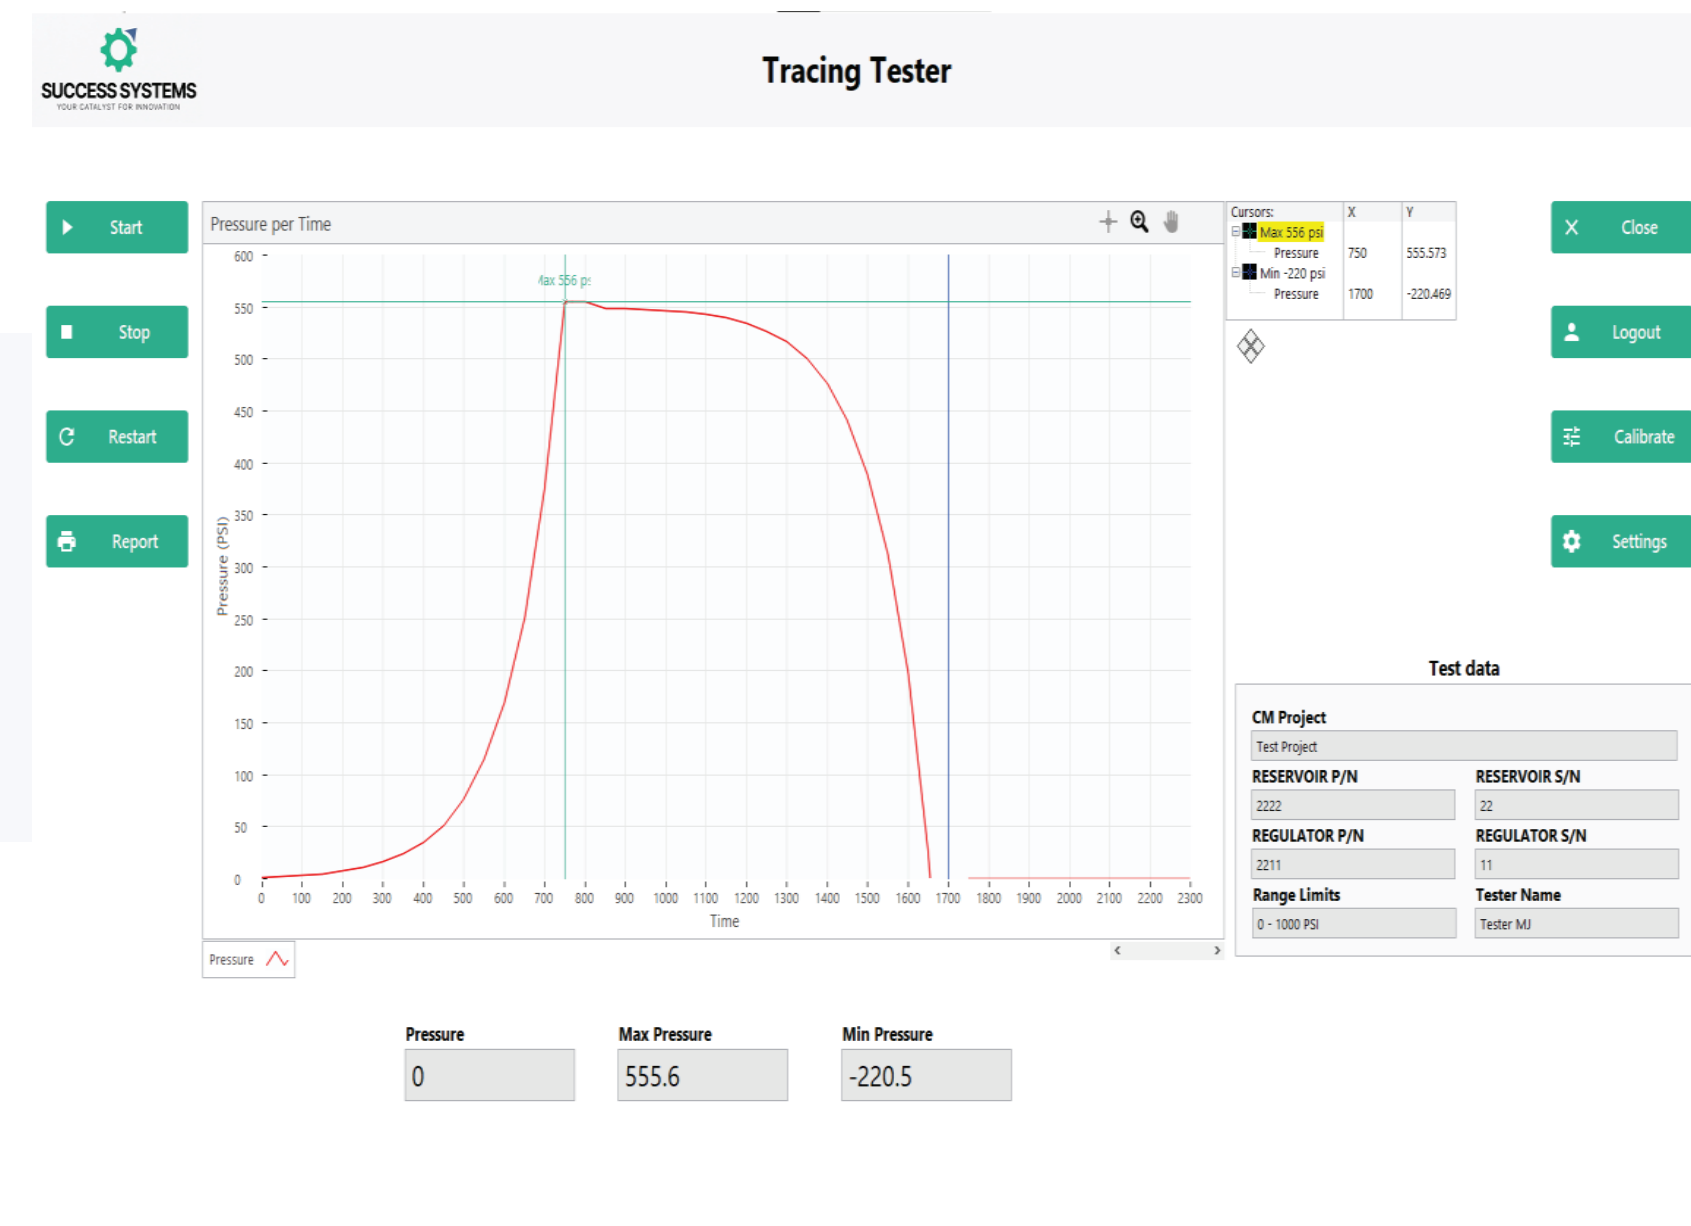

Regulator Tracer Tester System for Pressure Monitoring and Reporting with Compatible hardware sensors and devices to provide a real-time monitoring of pressure levels and generate comprehensive reports for analysis and decision. We provide a complete setup that includes :

- Pressure sensing
- Application software
- Test system hardware

The system is capable of testing nearly any pressure level. Typically, we supply it with a range of 0-1000 PSI, but this range can be extended according to the sensor's capabilities.

INTERPRETATION OF OUTLET PRESSURE TRACE

The standard method of interpreting the outlet pressure trace is as follows:

- 1 If the pressure trace evidences an upslope condition after the initial spike, then the peak pressure is defined as the average value at the apex of the upslope.
- 2 If the pressure trace evidences a relative flat condition after the initial spike, then the peak pressure is defined as the average value at an arbitrarily selected point along the flat portion of the trace.

The system software delivers a comprehensive report for each test, featuring graphs of test data and Device Under Test (DUT) data and information, along with the maximum and minimum pressure values. The sampling rate for the test system is up to 1000 S/s and can be adjusted through the software.